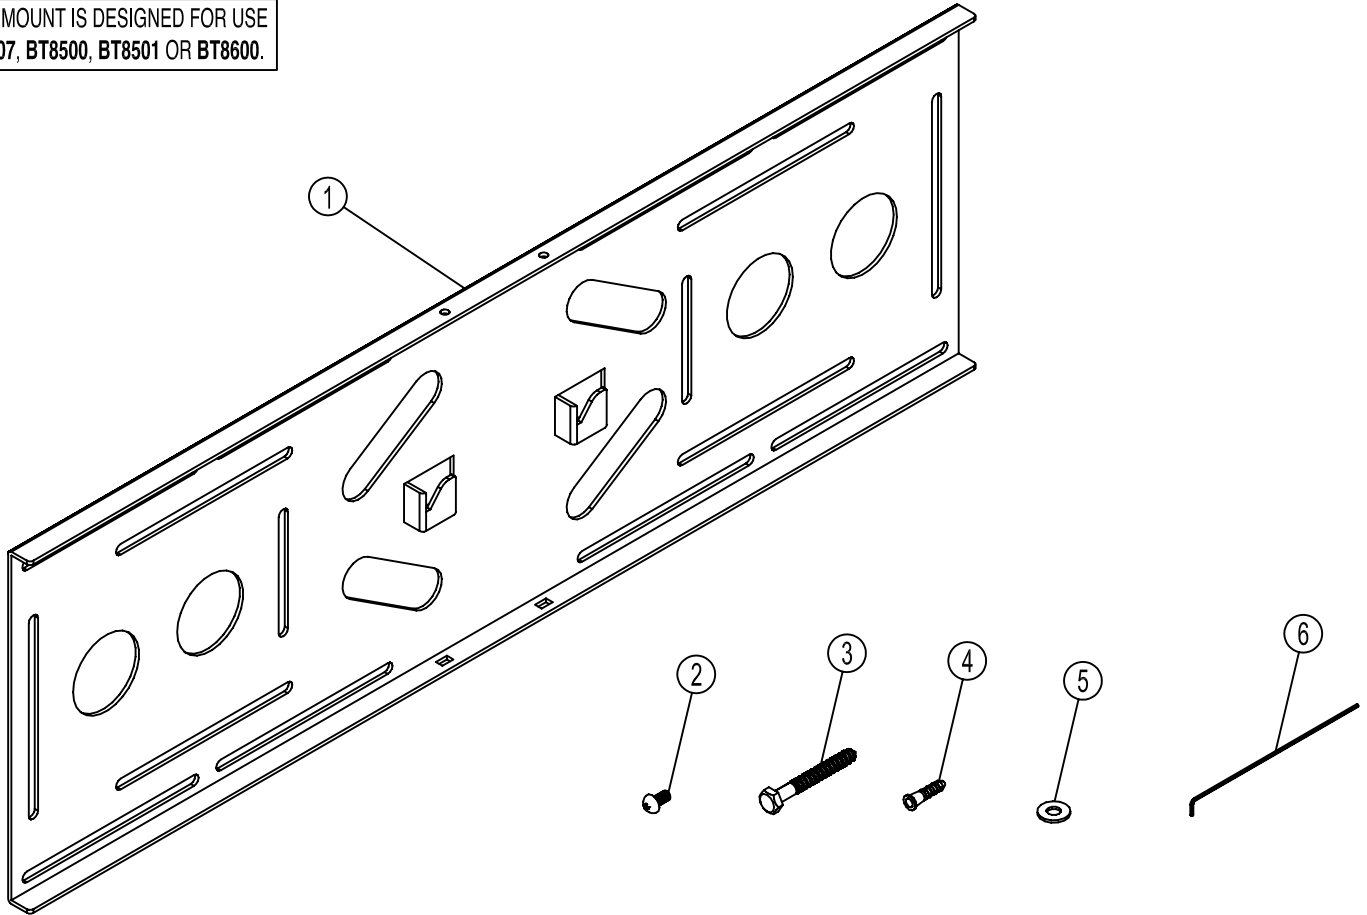

# LOW PROFILE WALL BRACKET FOR STUD WALLING

**BT 8001**

THIS PACK CONTAINS 1 WALL BRACKET.  
PLEASE KEEP THIS PARTS LIST FOR FUTURE REFERENCE

THIS WALL MOUNT IS DESIGNED FOR USE WITH BT7507, BT8500, BT8501 OR BT8600.

PART NUMBER	PART NAME	QUANTITY
1	WALL PLATE	1
2	M5 x 12mm SECURITY ALLEN SCREW	4
3	5/16" SCREW	8
4	#10 WALL PLUG	8
5	Ø8.5mm Ø25mm T2.0mm WASHER	8
6	M4 SECURITY ALLEN KEY	1

(C) 2006 B-Tech International Ltd. All rights reserved. B-Tech and Better by Design are registered trademarks of B-Tech International Ltd. All other brand and product names are trademarks of their respective owners. B-Tech International Ltd, its distributors and dealers are not responsible for damage or injury caused by improper installation, improper use, modifications, installations over the specified weight capacity and/or failure to observe these safety instructions. In such cases, any warranty will expire. It is recommended that this product should only be installed by a qualified professional / installer. B-Tech does not claim any liability for any difficulties that may arise from the interpretation of information contained in these instructions. Failure to mount this product correctly may lead to serious injury and/or death. Please check carefully to make sure there are no missing or defective parts - defective parts must never be used. In the event of missing and/or defective parts, or technical questions, please contact an authorised dealer.