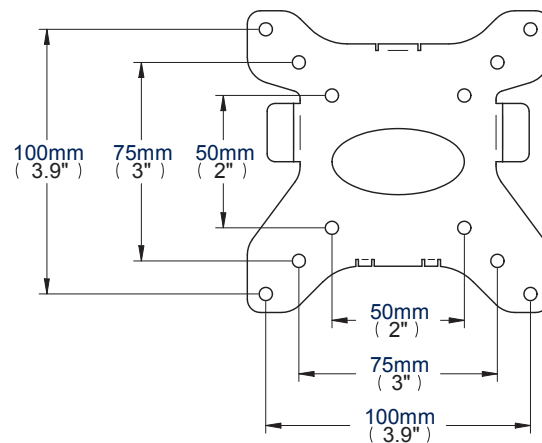

- Fits screens with VESA mounting patterns: 50 x 50mm, 75 x 75mm and 100 x 100mm
- Ultra-slim design mounts screen only 15mm (0.6") from the wall
- Features 'OWLS' On Wall Levelling System
- Security locking screws and Allen key provided for secure installation
- Simple 'hook-on' installation with all mounting hardware included
- Available in Black and Silver

Ultra-slim design for close to wall installation

'OWLS' On Wall Levelling System

Security locking screws provided

Simple 'hook-on' installation

Ultra-Slim Flat Screen Wall Mount

For more information please visit www.btechavmounts.com/BT7510

BT7510

Registered Design Number: 001713280-0003

Side View

Top View

Wall Plate

Interface Plate

Colour:	Order Ref:	EAN Code:	Master Carton Qty:	Inner Carton Qty:	Master Carton Weight:	Master Carton Cube:
Black	BT7510/B	5019318751028	32	4	17.78kg (39.12lbs)	0.08cbm (2.81cuft)
Silver	BT7510/S	5019318751004	32	4	17.78kg (39.12lbs)	0.08cbm (2.81cuft)