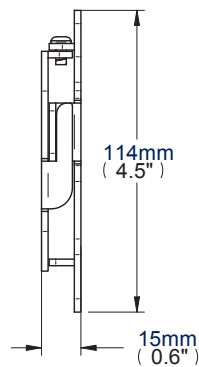

- Fits screens with VESA mounting patterns: 50 x 50mm, 75 x 75mm and 100 x 100mm
- Ultra-slim design mounts screen only 15mm (0.6") from the wall
- Features 'OWLS' On Wall Levelling System
- Security locking screws and Allen key provided for secure installation
- Simple 'hook-on' installation with all mounting hardware included
- Available in Black and Silver

Ultra-slim design for close to wall installation

'OWLS' On Wall Levelling System

Security locking screws provided

Simple 'hook-on' installation

Ultra-Slim Flat Screen Wall Mount

For more information please visit www.btechavmounts.com/BT7510

BT7510

Registered Design Number: 001713280-0003

Side View

Top View

Wall Plate

Interface Plate

Colour:	Order Ref:	EAN Code:	Master Carton Qty:	Inner Carton Qty:	Master Carton Weight:	Master Carton Cube:
Black	BT7510/B	5019318751028	32	4	17.78kg (39.12lbs)	0.08cbm (2.81cuft)
Silver	BT7510/S	5019318751004	32	4	17.78kg (39.12lbs)	0.08cbm (2.81cuft)