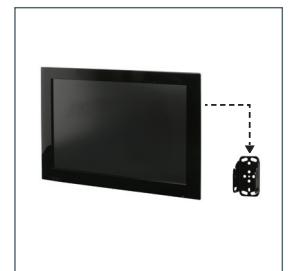

- Fits screens with VESA mounting patterns: 50 x 50mm, 75 x 75mm and 100 x 100mm
- Ultra-slim design mounts screen only 15mm (0.6") from the wall
- Features 'OWLS' On Wall Levelling System
- Security locking screws and Allen key provided for secure installation
- Simple 'hook-on' installation with all mounting hardware included
- Available in Black and Silver

Ultra-slim design for close to wall installation

'OWLS' On Wall Levelling System

Security locking screws provided

Simple 'hook-on' installation

Ultra-Slim Flat Screen Wall Mount

For more information please visit www.btechavmounts.com/BT7510