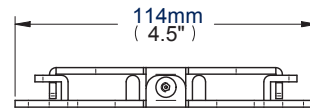

- Fits screens with VESA mounting patterns: 50 x 50mm, 75 x 75mm and 100 x 100mm
- Ultra-slim design mounts screen only 15mm (0.6") from the wall
- Features 'OWLS' On Wall Levelling System
- Security locking screws and Allen key provided for secure installation
- Simple 'hook-on' installation with all mounting hardware included
- Available in Black and Silver

Ultra-slim design for close to wall installation

'OWLS' On Wall Levelling System

Security locking screws provided

Simple 'hook-on' installation

Ultra-Slim Flat Screen Wall Mount

For more information please visit www.btechavmounts.com/BT7510

BT7510

Registered Design Number: 001713280-0003

Side View

Top View

Wall Plate

Interface Plate

Colour:	Order Ref:	EAN Code:	Master Carton Qty:	Inner Carton Qty:	Master Carton Weight:	Master Carton Cube:
Black	BT7510/B	5019318751028	32	4	17.78kg (39.12lbs)	0.08cbm (2.81cuft)
Silver	BT7510/S	5019318751004	32	4	17.78kg (39.12lbs)	0.08cbm (2.81cuft)