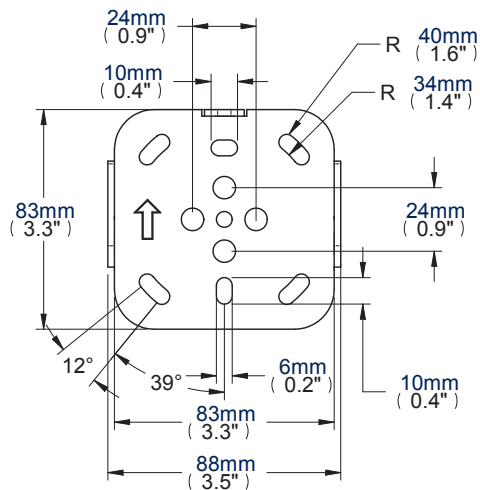

- Fits screens with VESA mounting patterns: 50 x 50mm, 75 x 75mm and 100 x 100mm
- Ultra-slim design mounts screen only 15mm (0.6") from the wall
- Features 'OWLS' On Wall Levelling System
- Security locking screws and Allen key provided for secure installation
- Simple 'hook-on' installation with all mounting hardware included
- Available in Black and Silver

Ultra-slim design for close to wall installation

'OWLS' On Wall Levelling System

Security locking screws provided

Simple 'hook-on' installation

Ultra-Slim Flat Screen Wall Mount

For more information please visit www.btechavmounts.com/BT7510

BT7510

Registered Design Number: 001713280-0003

Side View

Top View

Wall Plate

Interface Plate

Colour:	Order Ref:	EAN Code:	Master Carton Qty:	Inner Carton Qty:	Master Carton Weight:	Master Carton Cube:
Black	BT7510/B	5019318751028	32	4	17.78kg (39.12lbs)	0.08cbm (2.81cuft)
Silver	BT7510/S	5019318751004	32	4	17.78kg (39.12lbs)	0.08cbm (2.81cuft)