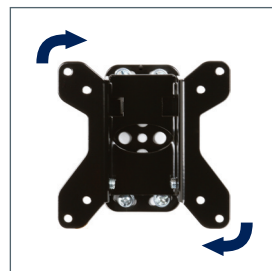

Ultra-Slim Flat Screen Wall Mount

For more information please visit www.btechavmounts.com/BT7510

BT7510

Registered Design Number: 001713280-0003

BT7510 Flat Screen Wall Mount with Tilt

Designed for small flat screens
up to 23" (58cm) / 20kg (44lbs)

- Fits screens with VESA mounting patterns: 50 x 50mm, 75 x 75mm and 100 x 100mm
- Ultra-slim design mounts screen only 15mm (0.6") from the wall
- Features 'OWLS' On Wall Levelling System
- Security locking screws and Allen key provided for secure installation
- Simple 'hook-on' installation with all mounting hardware included
- Available in Black and Silver

Ultra-slim design for close to wall installation

'OWLS' On Wall Levelling System

Security locking screws provided

Simple 'hook-on' installation

Ultra-Slim Flat Screen Wall Mount

For more information please visit www.btechavmounts.com/BT7510

BT7510

Registered Design Number: 001713280-0003

Side View

Top View

Wall Plate

Interface Plate

Colour:	Order Ref:	EAN Code:	Master Carton Qty:	Inner Carton Qty:	Master Carton Weight:	Master Carton Cube:
Black	BT7510/B	5019318751028	32	4	17.78kg (39.12lbs)	0.08cbm (2.81cuft)
Silver	BT7510/S	5019318751004	32	4	17.78kg (39.12lbs)	0.08cbm (2.81cuft)